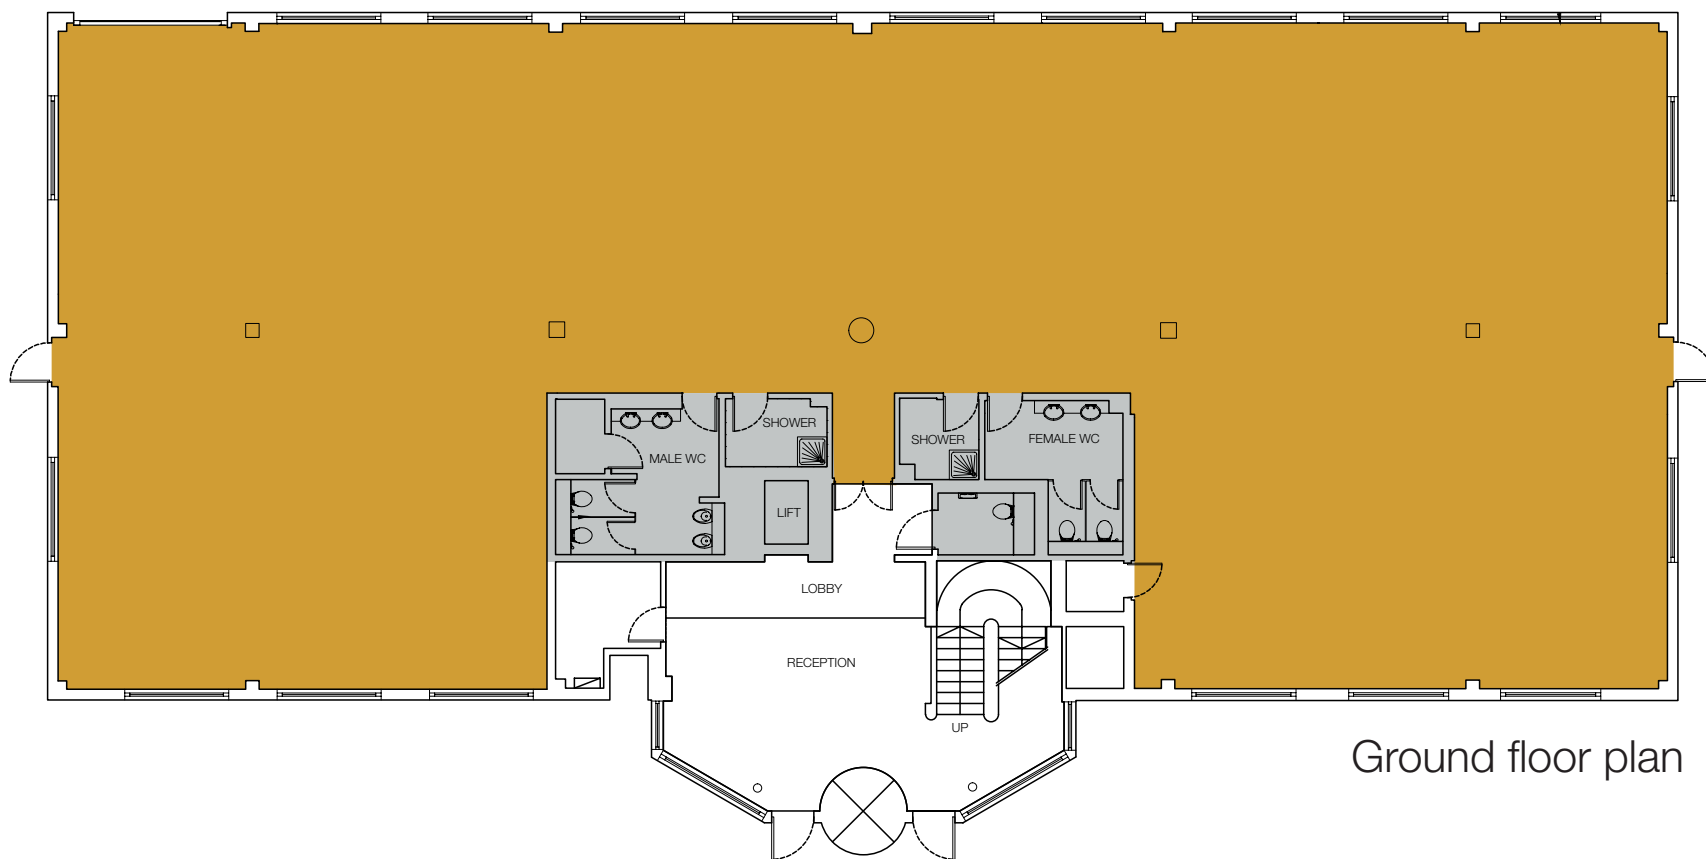

# elderhouse

ST GEORGES BUSINESS PARK, WEYBRIDGE, KT13 0TS

Ground floor plan